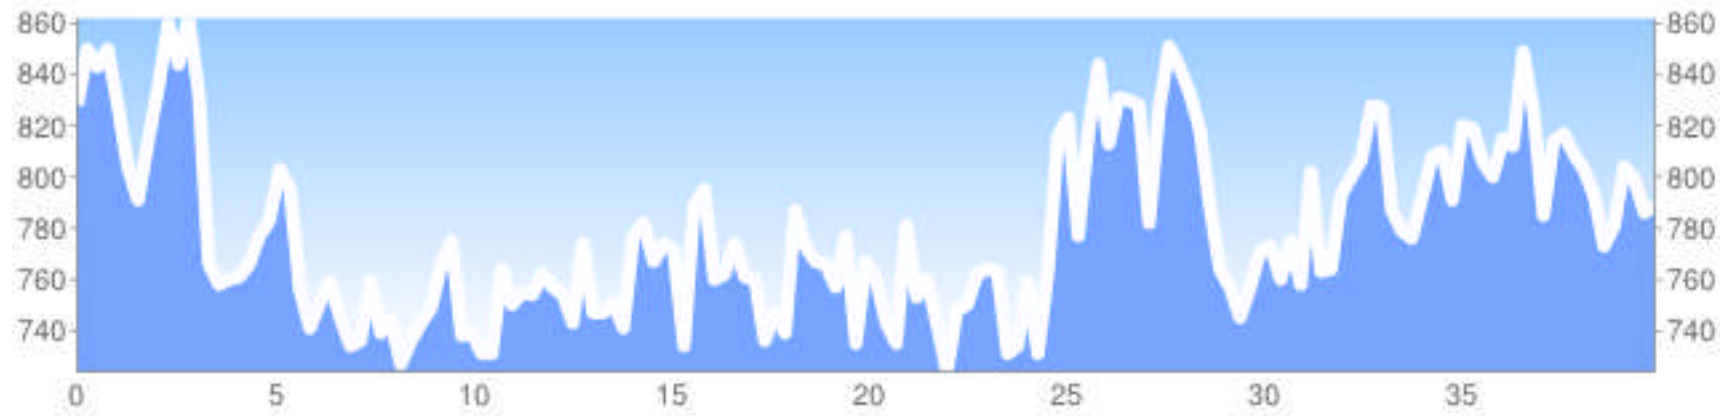

40 Mile Elevation Chart

Marathon Elevation Chart